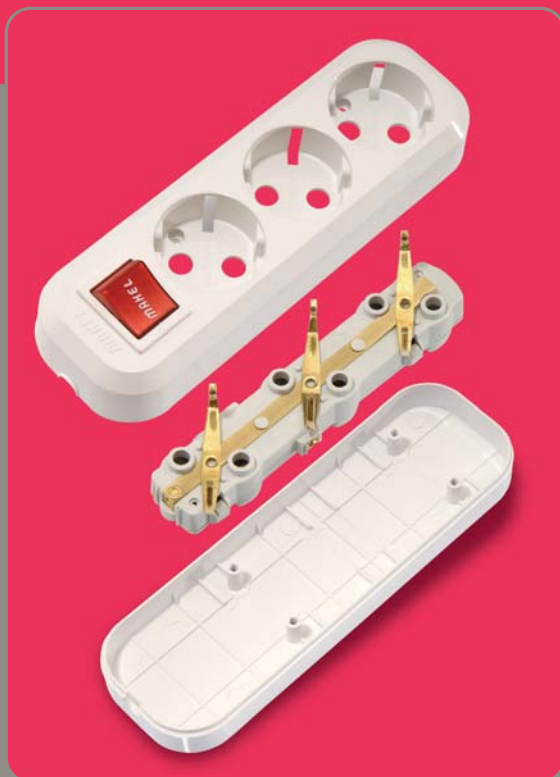

# Group Stock

**MGP 321 - 10A**  
EKO CORDLESS TRIPLE SOCKETS

**MGP 331 - 16A**  
EKO GROUNDED CORDLESS  
TRIPLE SOCKETS

**ASSEMBLING METHOD**